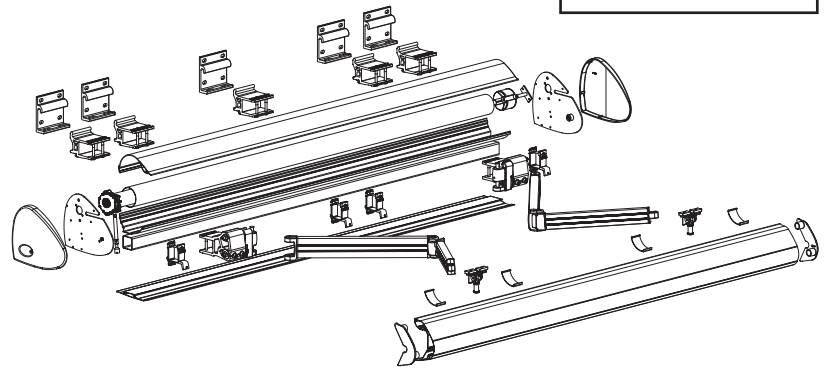

### INFORMATION

Parts: Aluminium  
 Front Bar: Extruded Aluminium  
 Screws: Geomet  
 Installation: Wall  
 Soffit mount: with SIM22 bracket

Motorisation Mitjavila adaptée à toutes les dimensions.  
 Mitjavila motorization available for all dimensions.

ÉGALEMENT DISPONIBLE  
 ALSO AVAILABLE

SIM22

Inclinaison / Pitch adjustment

Support inclus / Bracket included