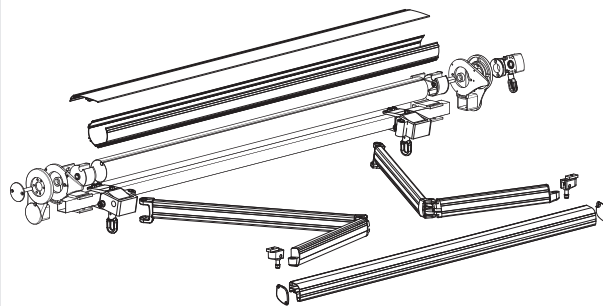

### INFORMATION

Parts: Aluminium  
Front Bar: Extruded Aluminium  
Screws: Geomet  
Installation: Wall or Ceiling

CANARD / DUCK  
Inclinaison / Pitch adjustment

CANARD V / DUCK V  
Inclinaison / Pitch adjustment

Support inclus / Bracket included

Murale / Wall

ÉGALEMENT DISPONIBLE  
ALSO AVAILABLE  
PLAFOND / CEILING

056504